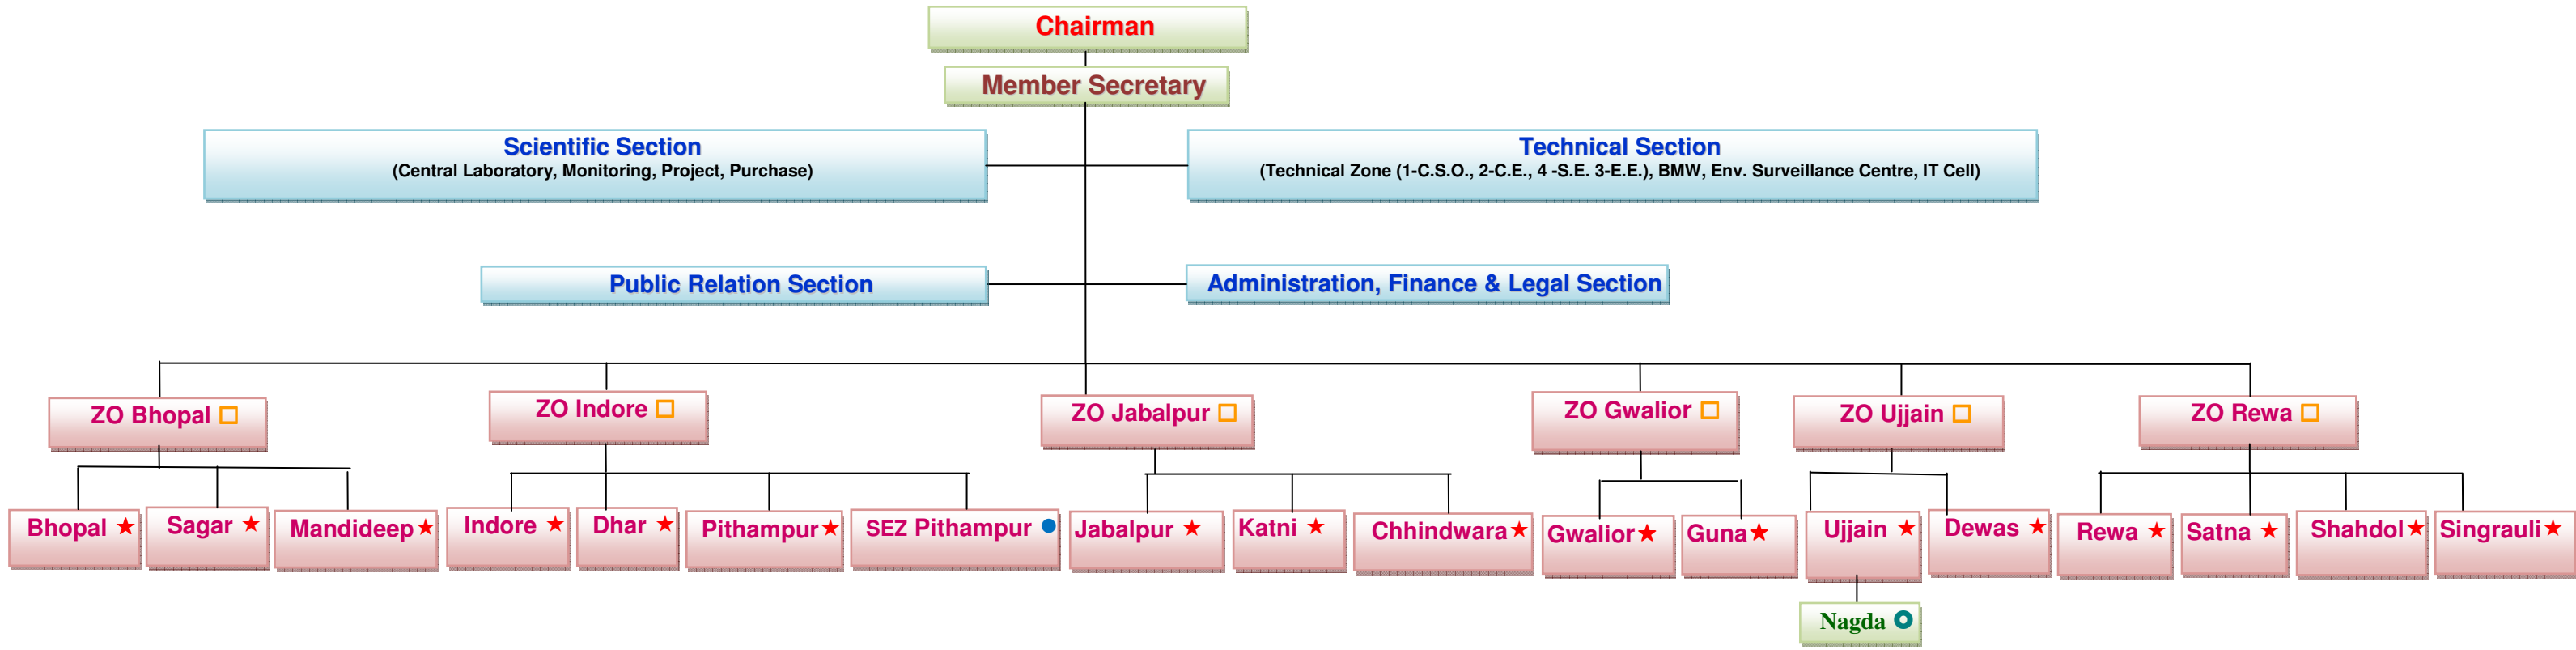

**MADHYA PRDESH POLLUTION CONTROL BOARD  
ORGANISATION CHART**

□ 6 Zonal Office  
 ● 1 SEZ  
 ★ 17 Regional Office  
 ○ 1 Sub Regional Office